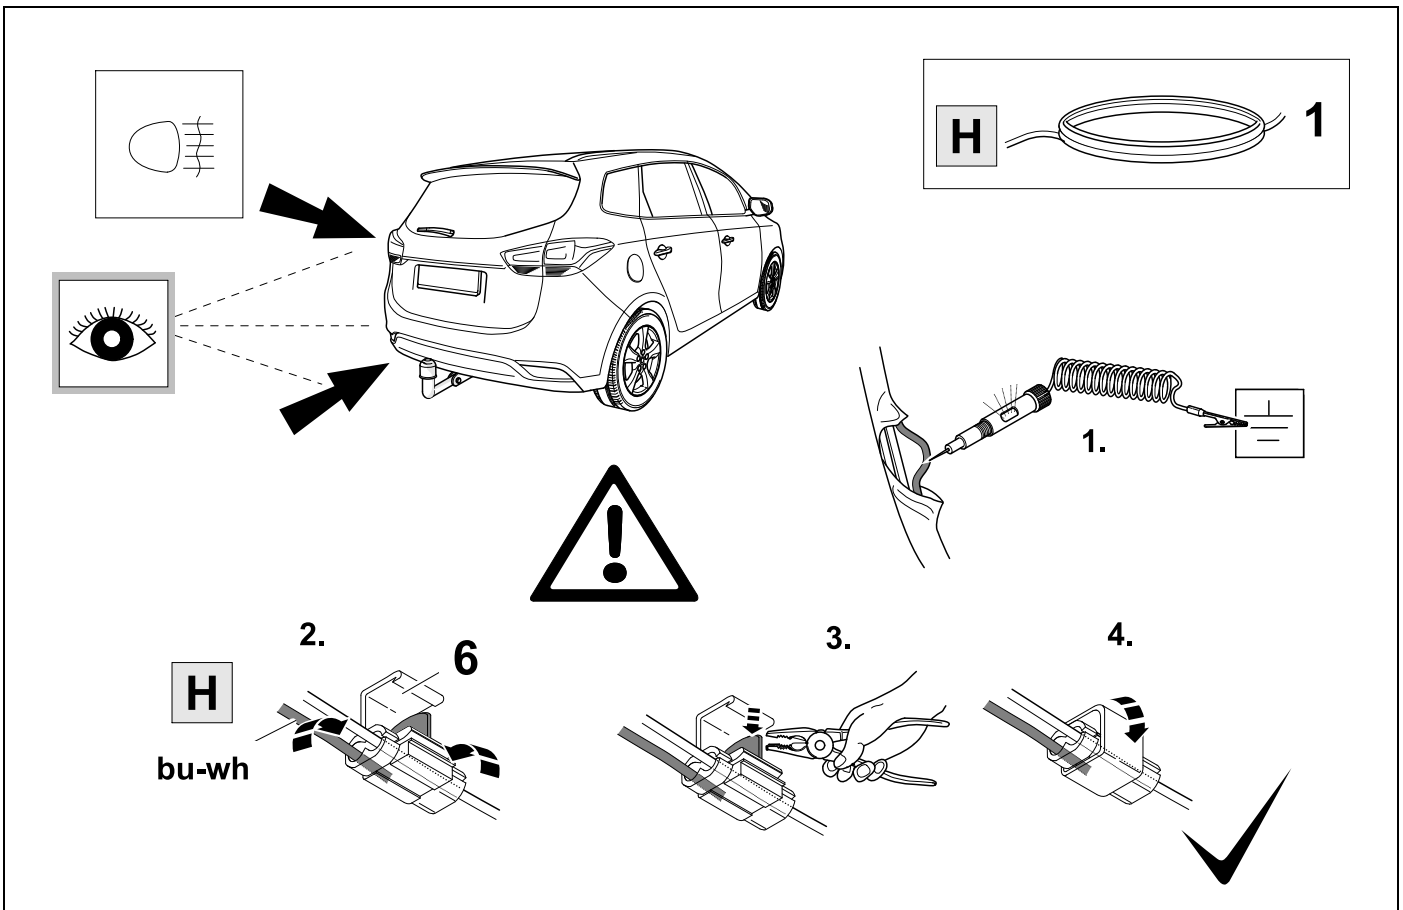

17 POSITIVE SWITCHED

OPTION 3A