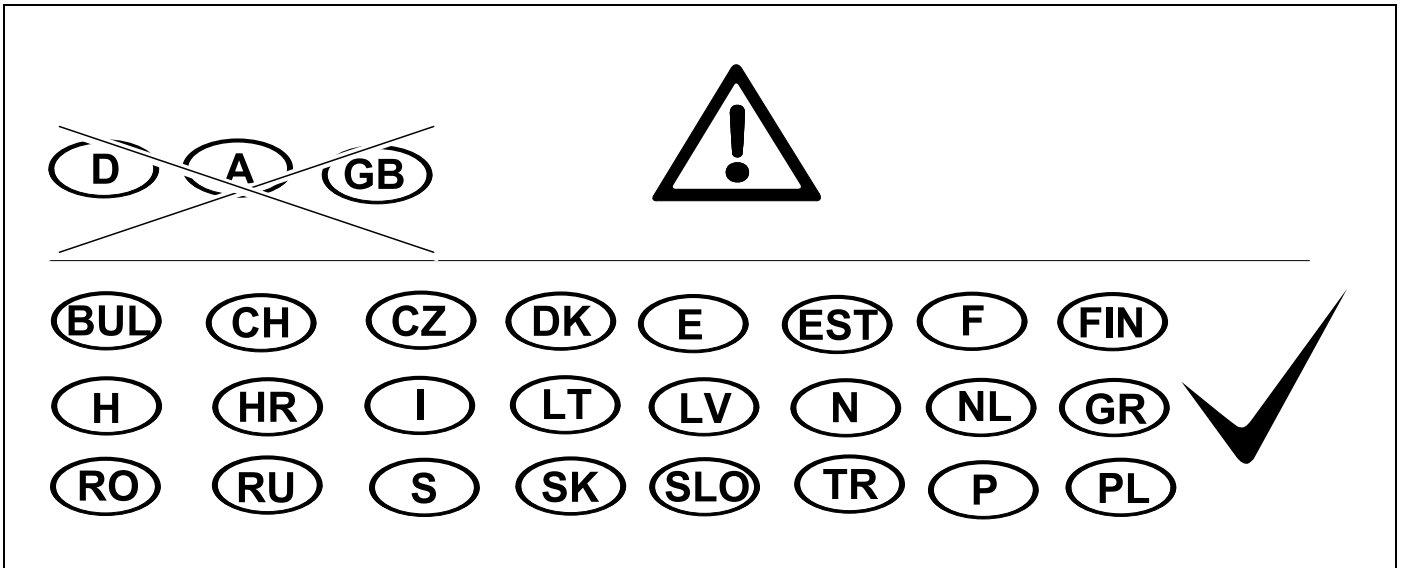

			Bestellnummer: Order number:	721077
				

29 CHECK

30 CHECK

👁️ ⇒ **10**

FLASHER CONTROL

1.

2.

1.

OPTION 1

1.

OPTION 2

2.

EXPERT SCHEMATIC WITHOUT TRAILER FLASHER CONTROL

EXPERT SCHEMATIC WITH TRAILER FLASHER CONTROL