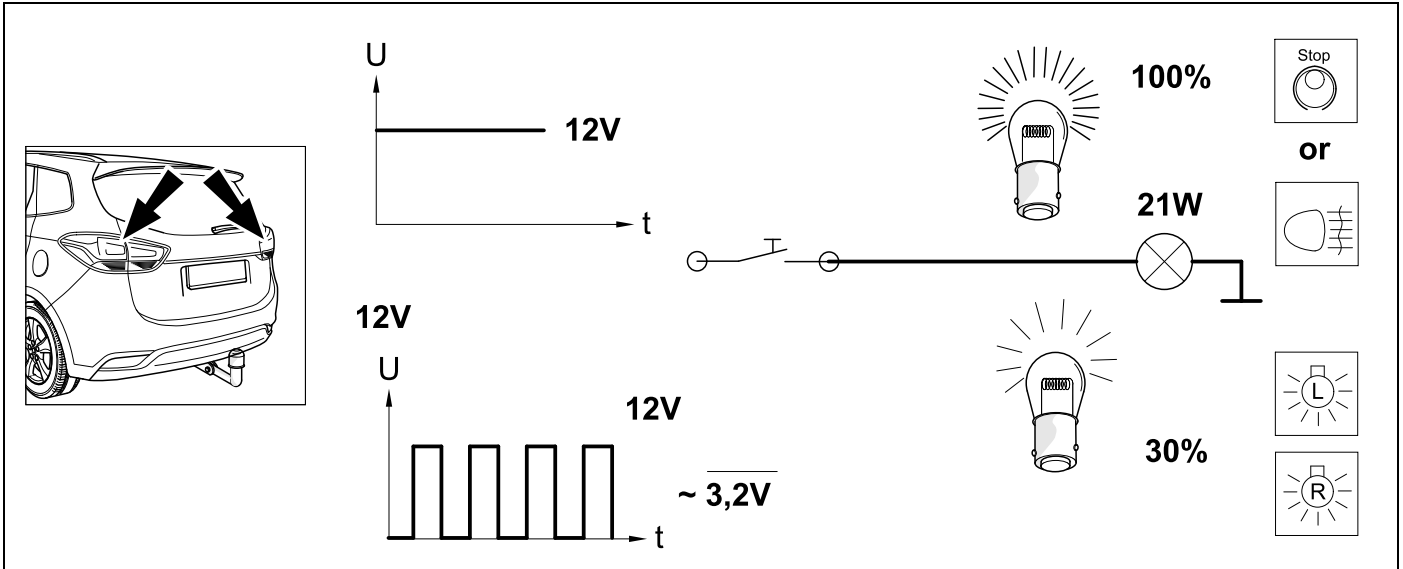

13

OPTION 2A

14 WITH MULTIPLEX - SYSTEM / PWM

OPTION 2B

15

5

OPTION 2B

16 POLARITY FOG LAMP (POSITIVE OR NEGATIV SWITCHED)