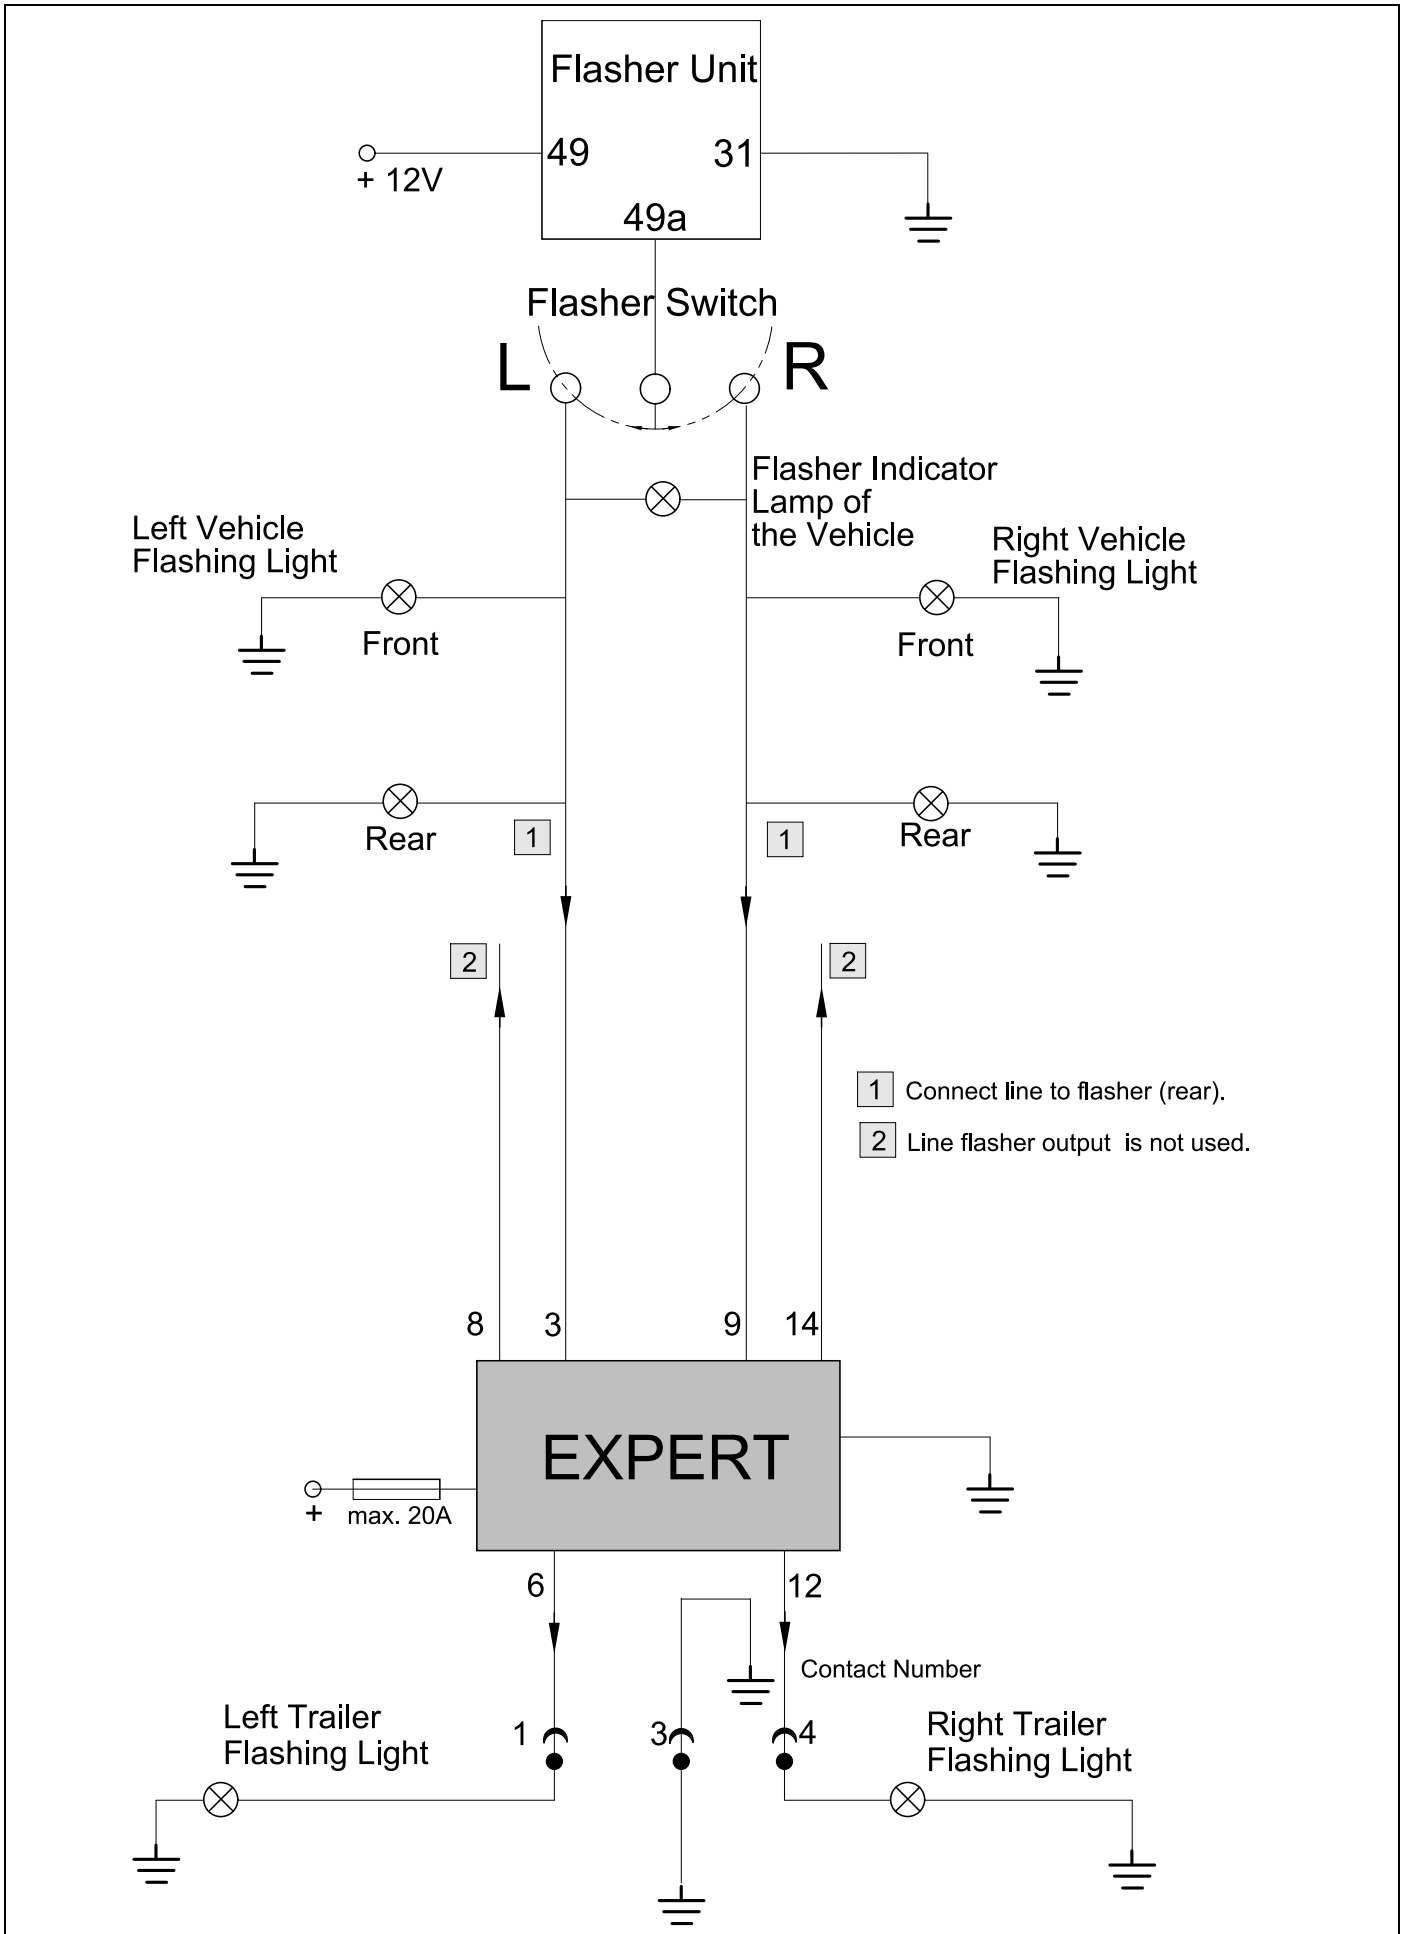

EXPERT SCHEMATIC WITHOUT TRAILER FLASHER CONTROL