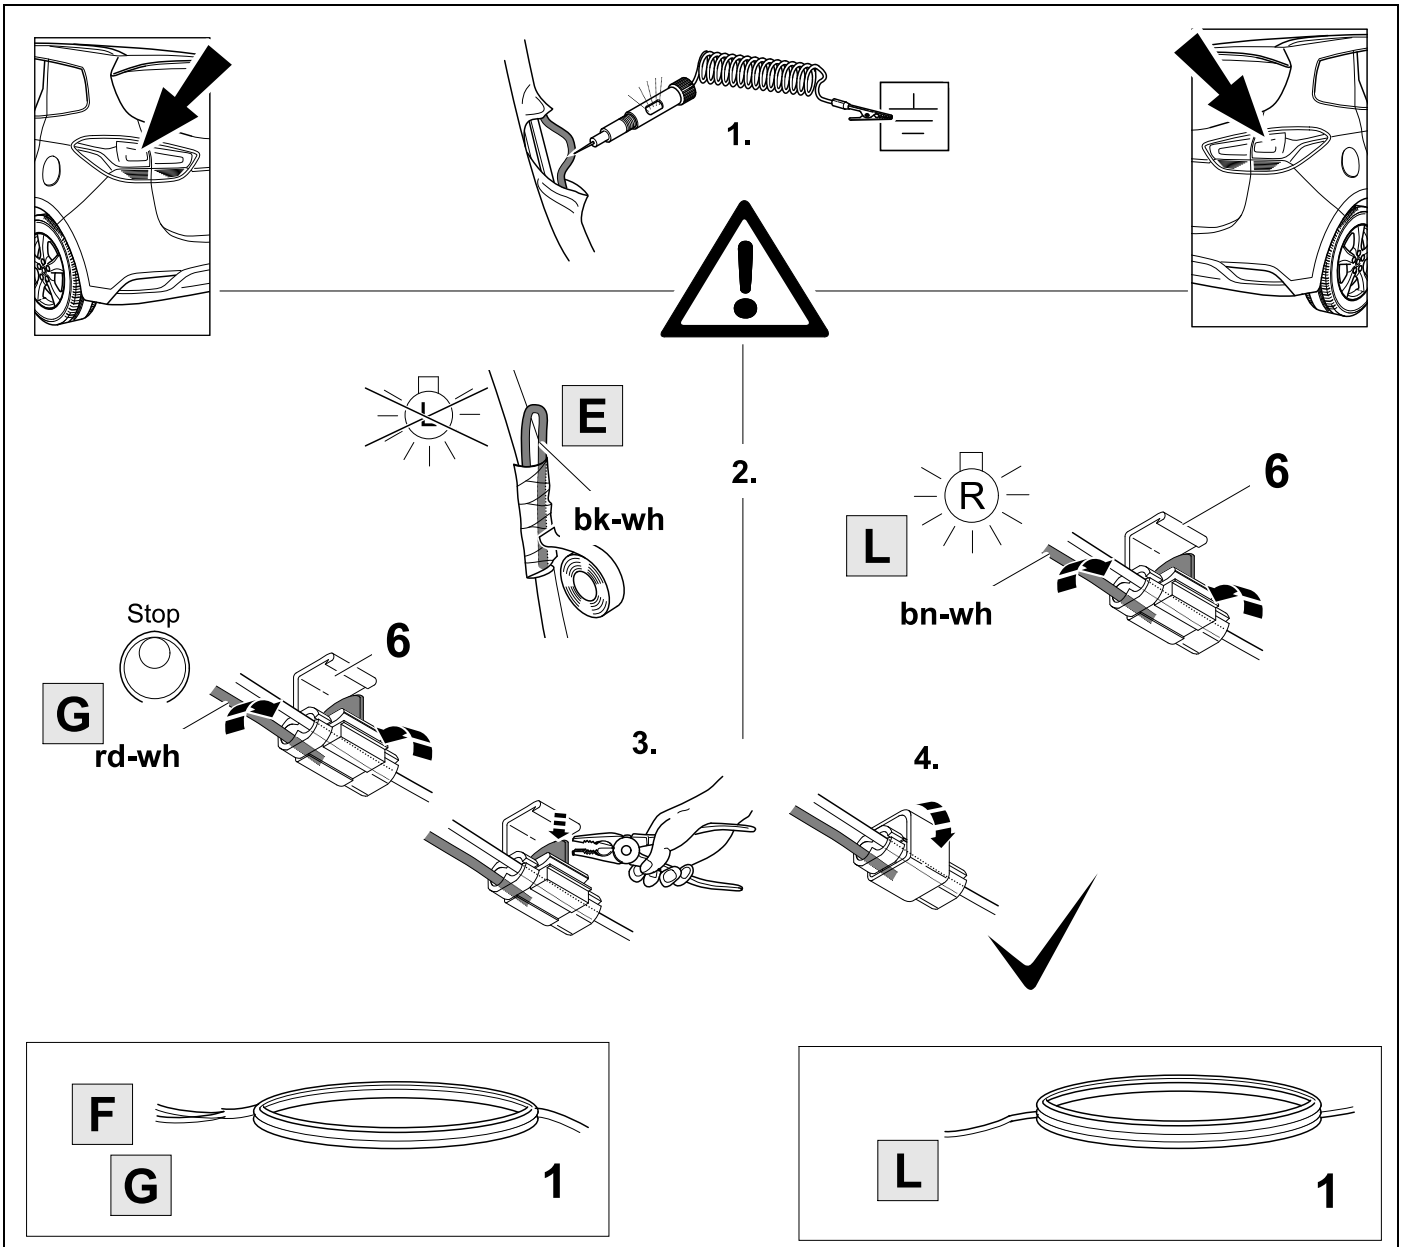

13

OPTION 2A

14 WITH MULTIPLEX - SYSTEM / PWM

OPTION 2B

15

5

OPTION 2B

16 POLARITY FOG LAMP (POSITIVE OR NEGATIV SWITCHED)