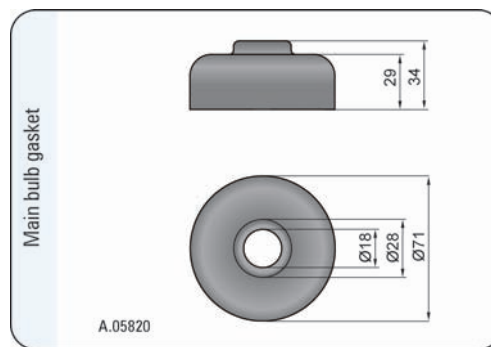

Useful parts while installing

Main bulb gasket

- catalogue No. A.05820.

Parking light bulb holder

- catalogue No. A.05921.

Main bulb mounting block

- catalogue No. A.07128.

Parameters

The driving light reference mark which, specifies the light's maximum luminous intensity is 10 (it is about 50 lx within distance of 25 m).

Dedicated application

A- Tractors:

- Massey Ferguson Serie: 100, 200, 300
- Ursus: 2812, 3512, 3502, 4514, 5314, 1224, 1614, 1234, 1634, 1934, 1954
- Landini Serie: 30, 50, 60, 70, 80, 10000, 13000
- Zetor: 10011/10045, 10111/10145, 10211/10245, 11211/11245, 12111/12145, 12211/12245, 14145, 14245, 16045, 16145, 16245, 8111/8145, 8211/8245, 9111/9145, 9211/9245

Cat. number	Zelmat Catal. No.	Homologation code	Light function				Type	R2	Traffic	right-hand	left-hand	Accessories	bulb R2 12V	bulb R2 24V	bulb T4W	bulb gasket	Application		Side	right	left	right / left	Packaging / pc	carton box
			passing light	driving light	parking light	universal											dedicated							
RE.09237	0405.0.000.2	092	*	*	*	*	*	*	*	*	*	*	*	*	*	*	*	A	*			*	1	1
RE.14556	0405.0.000.5	092	*	*	*	*	*	*	*	*	*	*	*	*	*	*	*	A	*			*	1	1
RE.14566		092	*	*	*	*	*	*	*	*	*	*	*	*	*	*	*	A	*			*	1	1
RE.17237	0405.2.000.6	092	*	*	*	*	*	*	*	*	*	*	*	*	*	*	*	A	*	*		*	1	1
RE.30337	0405.2.000.5	092	*	*	*	*	*	*	*	*	*	*	*	*	*	*	*	A	*	*		*	1	1
RE.16837		168	*	*	*	*	*	*	*	*	*	*	*	*	*	*	*	A	*	*		*	1	1
RE.16956		168	*	*	*	*	*	*	*	*	*	*	*	*	*	*	*	A	*	*		*	1	1
RE.30637	0405.1.000.6	168	*	*	*	*	*	*	*	*	*	*	*	*	*	*	*	A	*	*		*	1	1
RE.30537	0405.1.000.5	168	*	*	*	*	*	*	*	*	*	*	*	*	*	*	*	A	*	*		*	1	1

- headlamps
- additional lamps
- work lamps
- special lamps
- signalling lamps
- bicycle lamps
- accessories
- transportation