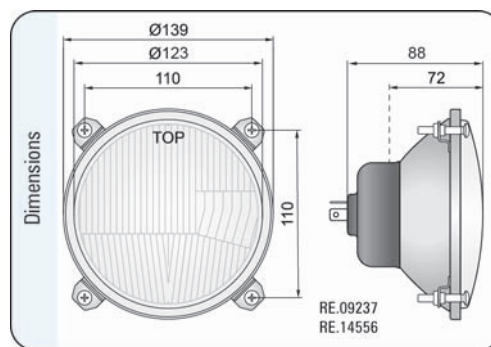

Useful parts while installing

Main bulb gasket

- catalogue No. A.05820.

Parking light bulb holder

- catalogue No. A.05921.

Main bulb mounting block

- catalogue No. A.07128.

Parameters

The driving light reference mark which, specifies the light's maximum luminous intensity is 10 (it is about 50 lx within distance of 25 m).

Dedicated application

A- Tractors:

- Massey Ferguson Serie: 100, 200, 300
- Ursus: 2812, 3512, 3502, 4514, 5314, 1224, 1614, 1234, 1634, 1934, 1954
- Landini Serie: 30, 50, 60, 70, 80, 10000, 13000
- Zetor: 10011/10045, 10111/10145, 10211/10245, 11211/11245, 12111/12145, 12211/12245, 14145, 14245, 16045, 16145, 16245, 8111/8145, 8211/8245, 9111/9145, 9211/9245

Cat. number	Zelmat Catal. No.	Homologation code	Light function				Type	R2	Traffic	right-hand	left-hand	Accessories	bulb R2 12V	bulb R2 24V	bulb T4W	bulb gasket	Application		Side	right	left	right / left	Packaging / pc	carton box
			passing light	driving light	parking light	universal											dedicated							
RE.09237	0405.0.000.2	092	*	*	*	*	*	*	*	*	*	*	*	*	*	*	*	A	*			*	1	1
RE.14556	0405.0.000.5	092	*	*	*	*	*	*	*	*	*	*	*	*	*	*	*	A	*			*	1	1
RE.14566		092	*	*	*	*	*	*	*	*	*	*	*	*	*	*	*	A	*			*	1	1
RE.17237	0405.2.000.6	092	*	*	*	*	*	*	*	*	*	*	*	*	*	*	*	A	*	*		*	1	1
RE.30337	0405.2.000.5	092	*	*	*	*	*	*	*	*	*	*	*	*	*	*	*	A	*	*		*	1	1
RE.16837		168	*	*	*	*	*	*	*	*	*	*	*	*	*	*	*	A	*	*		*	1	1
RE.16956		168	*	*	*	*	*	*	*	*	*	*	*	*	*	*	*	A	*	*		*	1	1
RE.30637	0405.1.000.6	168	*	*	*	*	*	*	*	*	*	*	*	*	*	*	*	A	*	*		*	1	1
RE.30537	0405.1.000.5	168	*	*	*	*	*	*	*	*	*	*	*	*	*	*	*	A	*	*		*	1	1

- headlamps
- additional lamps
- work lamps
- special lamps
- signalling lamps
- bicycle lamps
- accessories
- transportation