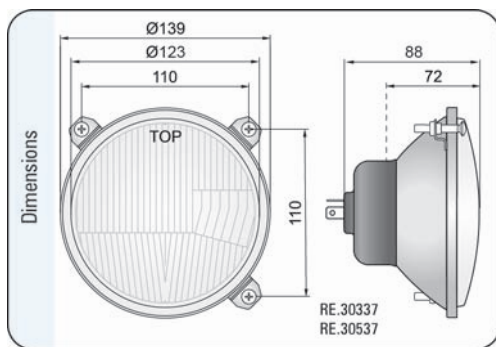

Useful parts while installing

Main bulb gasket

- catalogue No. A.05820.

Parking light bulb holder

- catalogue No. A.05921.

Main bulb mounting block

- catalogue No. A.07128.

Parameters

The driving light reference mark which, specifies the light's maximum luminous intensity is 10 (it is about 50 lx within distance of 25 m).

Dedicated application

A- Tractors:

- Massey Ferguson Serie: 100, 200, 300
- Ursus: 2812, 3512, 3502, 4514, 5314, 1224, 1614, 1234, 1634, 1934, 1954
- Landini Serie: 30, 50, 60, 70, 80, 10000, 13000
- Zetor: 10011/10045, 10111/10145, 10211/10245, 11211/11245, 12111/12145, 12211/12245, 14145, 14245, 16045, 16145, 16245, 8111/8145, 8211/8245, 9111/9145, 9211/9245

Cat. number	Zelmat Catal. No.	Homologation code	Light function				Type	R2	Traffic	right-hand	left-hand	Accessories	bulb R2 12V	bulb R2 24V	bulb T4W	bulb gasket	Application		Side	right	left	right / left	Packaging / pc	carton box
			passing light	driving light	parking light	universal											dedicated							
RE.09237	0405.0.000.2	092	*	*	*	*	*	*	*	*	*	*	*	*	*	*	*	A	*			*	1	1
RE.14556	0405.0.000.5	092	*	*	*	*	*	*	*	*	*	*	*	*	*	*	*	A	*			*	1	1
RE.14566		092	*	*	*	*	*	*	*	*	*	*	*	*	*	*	*	A	*			*	1	1
RE.17237	0405.2.000.6	092	*	*	*	*	*	*	*	*	*	*	*	*	*	*	*	A	*	*		*	1	1
RE.30337	0405.2.000.5	092	*	*	*	*	*	*	*	*	*	*	*	*	*	*	*	A	*	*		*	1	1
RE.16837		168	*	*	*	*	*	*	*	*	*	*	*	*	*	*	*	A	*	*		*	1	1
RE.16956		168	*	*	*	*	*	*	*	*	*	*	*	*	*	*	*	A	*	*		*	1	1
RE.30637	0405.1.000.6	168	*	*	*	*	*	*	*	*	*	*	*	*	*	*	*	A	*	*		*	1	1
RE.30537	0405.1.000.5	168	*	*	*	*	*	*	*	*	*	*	*	*	*	*	*	A	*	*		*	1	1

- headlamps
- additional lamps
- work lamps
- special lamps
- signalling lamps
- bicycle lamps
- accessories
- transportation