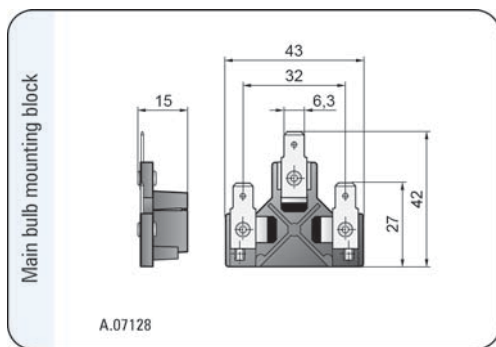

Useful parts while installing

Main bulb gasket

- catalogue No. A.05820.

Parking light bulb holder

- catalogue No. A.05921.

Main bulb mounting block

- catalogue No. A.07128.

Parameters

The driving light reference mark which, specifies the light's maximum luminous intensity is 10 (it is about 50 lx within distance of 25 m).

Dedicated application

A- Tractors:

- Massey Ferguson Serie: 100, 200, 300
- Ursus: 2812, 3512, 3502, 4514, 5314, 1224, 1614, 1234, 1634, 1934, 1954
- Landini Serie: 30, 50, 60, 70, 80, 10000, 13000
- Zetor: 10011/10045, 10111/10145, 10211/10245, 11211/11245, 12111/12145, 12211/12245, 14145, 14245, 16045, 16145, 16245, 8111/8145, 8211/8245, 9111/9145, 9211/9245

Cat. number	Zelmat Catal. No.	Homologation code	Light function				Type	R2	Traffic	right-hand	left-hand	Accessories	bulb R2 12V	bulb R2 24V	bulb T4W	bulb gasket	Application		Side	right	left	right / left	Packaging / pc	carton box
			passing light	driving light	parking light	universal											dedicated							
RE.09237	0405.0.000.2	092	*	*	*	*	*	*	*	*	*	*	*	*	*	*	*	A	*			*	1	1
RE.14556	0405.0.000.5	092	*	*	*	*	*	*	*	*	*	*	*	*	*	*	*	A	*			*	1	1
RE.14566		092	*	*	*	*	*	*	*	*	*	*	*	*	*	*	*	A	*			*	1	1
RE.17237	0405.2.000.6	092	*	*	*	*	*	*	*	*	*	*	*	*	*	*	*	A	*	*		*	1	1
RE.30337	0405.2.000.5	092	*	*	*	*	*	*	*	*	*	*	*	*	*	*	*	A	*	*		*	1	1
RE.16837		168	*	*	*	*	*	*	*	*	*	*	*	*	*	*	*	A	*	*		*	1	1
RE.16956		168	*	*	*	*	*	*	*	*	*	*	*	*	*	*	*	A	*	*		*	1	1
RE.30637	0405.1.000.6	168	*	*	*	*	*	*	*	*	*	*	*	*	*	*	*	A	*	*		*	1	1
RE.30537	0405.1.000.5	168	*	*	*	*	*	*	*	*	*	*	*	*	*	*	*	A	*	*		*	1	1

- headlamps
- additional lamps
- work lamps
- special lamps
- signalling lamps
- bicycle lamps
- accessories
- transportation