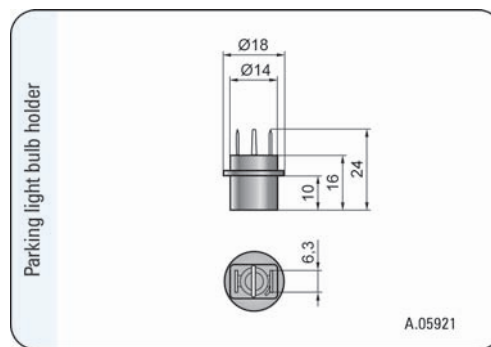

Useful parts while installing

Main bulb gasket

- catalogue No. A.05820.

Parking light bulb holder

- catalogue No. A.05921.

Main bulb mounting block

- catalogue No. A.07128.

Parameters

The driving light reference mark which, specifies the light's maximum luminous intensity is 10 (it is about 50 lx within distance of 25 m).

Dedicated application

A- Tractors:

- Massey Ferguson Serie: 100, 200, 300
- Ursus: 2812, 3512, 3502, 4514, 5314, 1224, 1614, 1234, 1634, 1934, 1954
- Landini Serie: 30, 50, 60, 70, 80, 10000, 13000
- Zetor: 10011/10045, 10111/10145, 10211/10245, 11211/11245, 12111/12145, 12211/12245, 14145, 14245, 16045, 16145, 16245, 8111/8145, 8211/8245, 9111/9145, 9211/9245

Cat. number	Zelmat Catal. No.	Homologation code	Light function				Type	R2	Traffic	right-hand	left-hand	Accessories	bulb R2 12V	bulb R2 24V	bulb T4W	bulb gasket	Application		Side	right	left	right / left	Packaging / pc	carton box
			passing light	driving light	parking light	universal											dedicated							
RE.09237	0405.0.000.2	092	*	*	*	*	*	*	*	*	*	*	*	*	*	*	*	A	*			*	1	1
RE.14556	0405.0.000.5	092	*	*	*	*	*	*	*	*	*	*	*	*	*	*	*	A	*			*	1	1
RE.14566		092	*	*	*	*	*	*	*	*	*	*	*	*	*	*	*	A	*			*	1	1
RE.17237	0405.2.000.6	092	*	*	*	*	*	*	*	*	*	*	*	*	*	*	*	A	*	*		*	1	1
RE.30337	0405.2.000.5	092	*	*	*	*	*	*	*	*	*	*	*	*	*	*	*	A	*	*		*	1	1
RE.16837		168	*	*	*	*	*	*	*	*	*	*	*	*	*	*	*	A	*	*		*	1	1
RE.16956		168	*	*	*	*	*	*	*	*	*	*	*	*	*	*	*	A	*	*		*	1	1
RE.30637	0405.1.000.6	168	*	*	*	*	*	*	*	*	*	*	*	*	*	*	*	A	*	*		*	1	1
RE.30537	0405.1.000.5	168	*	*	*	*	*	*	*	*	*	*	*	*	*	*	*	A	*	*		*	1	1

- headlamps
- additional lamps
- work lamps
- special lamps
- signalling lamps
- bicycle lamps
- accessories
- transportation