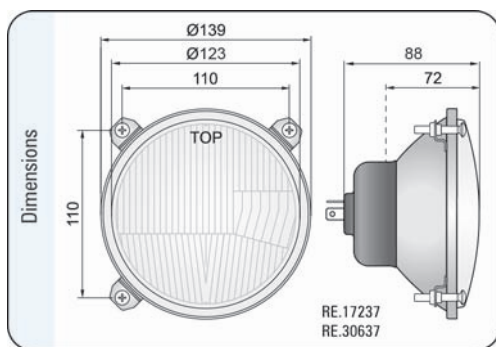

Useful parts while installing

Main bulb gasket

- catalogue No. A.05820.

Parking light bulb holder

- catalogue No. A.05921.

Main bulb mounting block

- catalogue No. A.07128.

Parameters

The driving light reference mark which, specifies the light's maximum luminous intensity is 10 (it is about 50 lx within distance of 25 m).

Dedicated application

A- Tractors:

- Massey Ferguson Serie: 100, 200, 300
- Ursus: 2812, 3512, 3502, 4514, 5314, 1224, 1614, 1234, 1634, 1934, 1954
- Landini Serie: 30, 50, 60, 70, 80, 10000, 13000
- Zetor: 10011/10045, 10111/10145, 10211/10245, 11211/11245, 12111/12145, 12211/12245, 14145, 14245, 16045, 16145, 16245, 8111/8145, 8211/8245, 9111/9145, 9211/9245

Cat. number	Zelmat Catal. No.	Homologation code	Light function				Type	R2	Traffic	right-hand	left-hand	Accessories	bulb R2 12V	bulb R2 24V	bulb T4W	bulb gasket	Application		Side	right	left	right / left	Packaging / pc	carton box
			passing light	driving light	parking light	universal											dedicated							
RE.09237	0405.0.000.2	092	*	*	*	*	*	*	*	*	*	*	*	*	*	*	*	A	*			*	1	1
RE.14556	0405.0.000.5	092	*	*	*	*	*	*	*	*	*	*	*	*	*	*	*	A	*			*	1	1
RE.14566		092	*	*	*	*	*	*	*	*	*	*	*	*	*	*	*	A	*			*	1	1
RE.17237	0405.2.000.6	092	*	*	*	*	*	*	*	*	*	*	*	*	*	*	*	A	*	*		*	1	1
RE.30337	0405.2.000.5	092	*	*	*	*	*	*	*	*	*	*	*	*	*	*	*	A	*	*		*	1	1
RE.16837		168	*	*	*	*	*	*	*	*	*	*	*	*	*	*	*	A	*	*		*	1	1
RE.16956		168	*	*	*	*	*	*	*	*	*	*	*	*	*	*	*	A	*	*		*	1	1
RE.30637	0405.1.000.6	168	*	*	*	*	*	*	*	*	*	*	*	*	*	*	*	A	*	*		*	1	1
RE.30537	0405.1.000.5	168	*	*	*	*	*	*	*	*	*	*	*	*	*	*	*	A	*	*		*	1	1

- headlamps
- additional lamps
- work lamps
- special lamps
- signalling lamps
- bicycle lamps
- accessories
- transportation