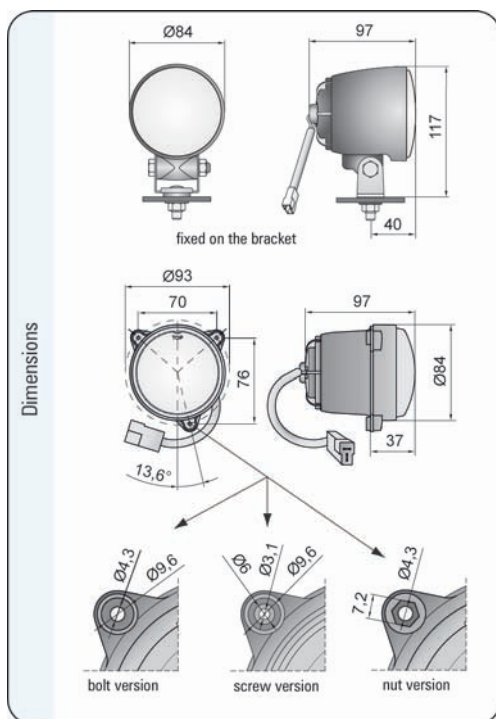

Parameters

IP68 rated.

Mounting methods

Lamp versions with a bracket can be installed on a vehicle in an upright or upside-down position.

Dedicated application

Equivalents Hella:

- A - 1G0996176-001
- B - 1G0996176-111
- C - 1G0996176-021

Equivalents Cobo:

- B - 05.1190.0000

Cat. number	Accessories			Mounting bracket	Mounting spoiler / recess	Mounting method	bolts	screws	nuts	Application dedicated
	bulb H3 12V	bulb H3 24V	cable 0,2 m							
LOR6.41551	*	*	*	*	*	*				A
LOR6.41552	*	*	*	*	*	*				
LOR6.41555		*	*	*	*	*				
LOR6.41557		*	*	*	*	*				B
LOR6.41558	*			*	*	*				
LOR6.41559	*	*	*	*	*	*				
LOR6.41554		*		*	*	*				
LOR6.41553	*	*	*	*	*	*				
LOR6.41556		*	*	*	*	*				
LOR6.41561		*	*	*	*	*				C
LOR6.41562	*	*	*	*	*	*				
LOR6.41567		*	*	*	*	*				
LOR6.41571		*	*	*	*	*				C
LOR6.41572	*	*	*	*	*	*				
LOR6.41577		*	*	*	*	*				
LOR6.41541		*	*	*	*	*				
LOR6.41542	*	*	*	*	*	*				
LOR6.41547	*	*	*	*	*	*				

Cat. number	Accessories			Mounting bracket	Mounting spoiler / recess	Mounting method	bolts	screws	nuts	Application dedicated
	bulb H3 12V	bulb H3 24V	cable 0,2 m							
LOR6.41563		*	*	*	*	*				
LOR6.41564	*	*	*	*	*	*				
LOR6.41568		*	*	*	*	*				
LOR6.41573		*	*	*	*	*				
LOR6.41574	*			*	*	*				
LOR6.41578		*	*	*	*	*				
LOR6.41543		*	*	*	*	*				
LOR6.41544	*	*	*	*	*	*				
LOR6.41548		*	*	*	*	*				
LOR6.41565		*	*	*	*	*				
LOR6.41566	*	*	*	*	*	*				
LOR6.41569		*	*	*	*	*				
LOR6.41575		*	*	*	*	*				
LOR6.41576	*	*	*	*	*	*				
LOR6.41579		*	*	*	*	*				
LOR6.41545		*	*	*	*	*				
LOR6.41546	*	*	*	*	*	*				
LOR6.41549	*	*	*	*	*	*				