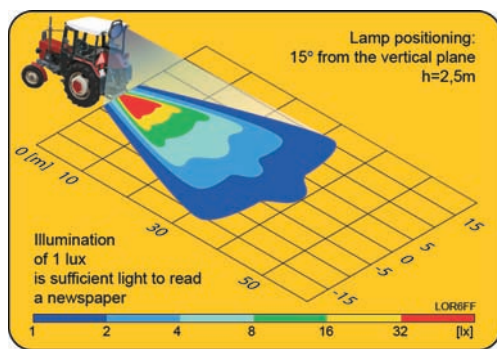

Bulbs

Fit bulbs type:
H3 12V 55W or H3 24V 70W

Parameters

IP68 rated.

Mounting methods

Lamp versions with a bracket can be installed on a vehicle in an upright or upside-down position.

Dedicated application

Equivalents Hella:

- A - 1G0996176-001
- B - 1G0996176-111
- C - 1G0996176-021

Equivalents Cobo:

- B - 05.1190.0000

Cat. number	Accessories			Mounting bracket	Mounting spoiler / recess	Mounting method	bolts	screws	nuts	Application dedicated
	bulb H3 12V	bulb H3 24V	cable 0,2 m							
LOR6.41551	*	*	*	*	*	*				A
LOR6.41552	*	*	*	*	*	*				
LOR6.41555		*	*	*	*	*				
LOR6.41557		*	*	*	*	*				B
LOR6.41558	*			*	*	*				
LOR6.41559	*	*	*	*	*	*				
LOR6.41554		*		*	*	*				
LOR6.41553	*	*	*	*	*	*				
LOR6.41556		*	*	*	*	*				
LOR6.41561		*	*	*	*	*				C
LOR6.41562	*	*	*	*	*	*				
LOR6.41567		*	*	*	*	*				
LOR6.41571		*	*	*	*	*				C
LOR6.41572	*	*	*	*	*	*				
LOR6.41577		*	*	*	*	*				
LOR6.41541		*	*	*	*	*				
LOR6.41542	*	*	*	*	*	*				
LOR6.41547	*	*	*	*	*	*				

Cat. number	Accessories			Mounting bracket	Mounting spoiler / recess	Mounting method	bolts	screws	nuts	Application dedicated
	bulb H3 12V	bulb H3 24V	cable 0,2 m							
LOR6.41563		*	*	*	*	*				
LOR6.41564	*	*	*	*	*	*				
LOR6.41568		*	*	*	*	*				
LOR6.41573		*	*	*	*	*				
LOR6.41574	*			*	*	*				
LOR6.41578		*	*	*	*	*				
LOR6.41543		*	*	*	*	*				
LOR6.41544	*	*	*	*	*	*				
LOR6.41548		*	*	*	*	*				
LOR6.41565		*	*	*	*	*				
LOR6.41566	*	*	*	*	*	*				
LOR6.41569		*	*	*	*	*				
LOR6.41575		*	*	*	*	*				
LOR6.41576	*	*	*	*	*	*				
LOR6.41579		*	*	*	*	*				
LOR6.41545		*	*	*	*	*				
LOR6.41546	*	*	*	*	*	*				
LOR6.41549	*	*	*	*	*	*				

- headlamps
- additional lamps
- work lamps
- special lamps
- signalling lamps
- bicycle lamps
- accessories
- transportation