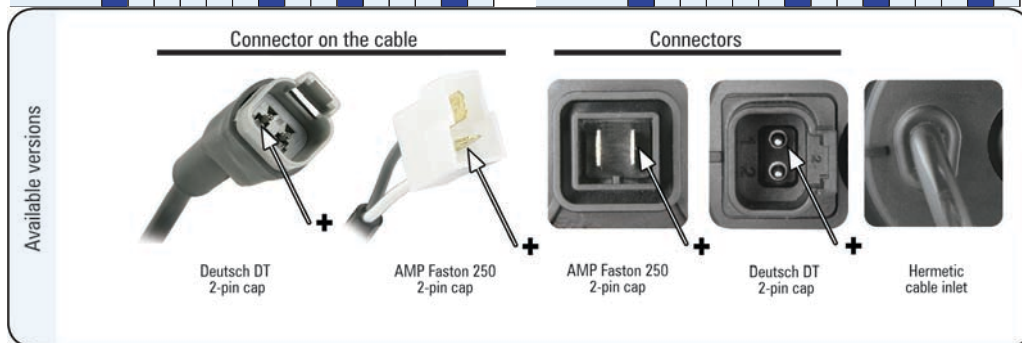

Bulbs

Fit bulbs type:
H3 12V 55W or H3 24V 70W

Parameters

IP68 rated.

Mounting methods

Lamp versions with a bracket can be installed on a vehicle in an upright or upside-down position.

Dedicated application

Equivalents Hella:

- A - 1G0996176-001
- B - 1G0996176-111
- C - 1G0996176-021

Equivalents Cobo:

- B - 05.1190.0000

Cat. number	Accessories			Mounting bracket	Mounting spoiler / recess	Mounting method	bolts	screws	nuts	Application dedicated
	bulb H3 12V	bulb H3 24V	cable 0,2 m							
LOR6.41551	*	*	*	*	*	*				A
LOR6.41552	*	*	*	*	*	*				
LOR6.41555		*	*	*	*	*				
LOR6.41557		*	*	*	*	*				B
LOR6.41558	*			*	*	*				
LOR6.41559	*	*	*	*	*	*				
LOR6.41554		*		*	*	*				
LOR6.41553	*	*	*	*	*	*				
LOR6.41556		*	*	*	*	*				
LOR6.41561		*	*	*	*	*				C
LOR6.41562	*	*	*	*	*	*				
LOR6.41567		*	*	*	*	*				
LOR6.41571		*	*	*	*	*				C
LOR6.41572	*	*	*	*	*	*				
LOR6.41577		*	*	*	*	*				
LOR6.41541		*	*	*	*	*				
LOR6.41542	*	*	*	*	*	*				
LOR6.41547	*	*	*	*	*	*				

Cat. number	Accessories			Mounting bracket	Mounting spoiler / recess	Mounting method	bolts	screws	nuts	Application dedicated
	bulb H3 12V	bulb H3 24V	cable 0,2 m							
LOR6.41563		*	*	*	*	*				
LOR6.41564	*	*	*	*	*	*				
LOR6.41568		*	*	*	*	*				
LOR6.41573		*	*	*	*	*				
LOR6.41574	*			*	*	*				
LOR6.41578		*	*	*	*	*				
LOR6.41543		*	*	*	*	*				
LOR6.41544	*	*	*	*	*	*				
LOR6.41548		*	*	*	*	*				
LOR6.41565		*	*	*	*	*				
LOR6.41566	*	*	*	*	*	*				
LOR6.41569		*	*	*	*	*				
LOR6.41575		*	*	*	*	*				
LOR6.41576	*	*	*	*	*	*				
LOR6.41579		*	*	*	*	*				
LOR6.41545		*	*	*	*	*				
LOR6.41546	*	*	*	*	*	*				
LOR6.41549	*	*	*	*	*	*				

- headlamps
- additional lamps
- work lamps
- special lamps
- signalling lamps
- bicycle lamps
- accessories
- transportation